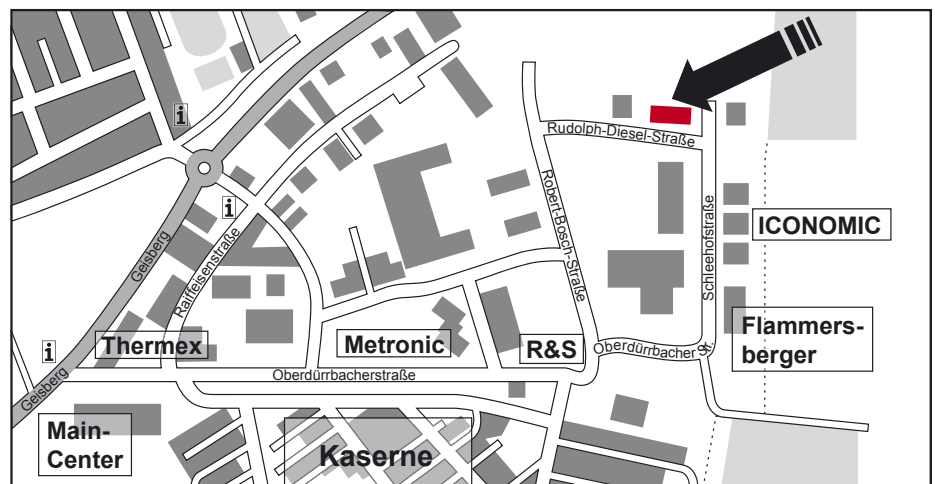

- 1. Coming from motorway A3 - Frankfurt - Nürnberg**
 Exit Helmstadt towards Würzburg as far as Waldbüttelbrunn, turning towards Zell, cross the bridge over the river "Main", turn left towards Veitshöchheim.
- 2. Coming from motorway A7 - Kassel - Ulm**
 Exit Estenfeld towards Würzburg on the main road B19. In Würzburg keep right towards Fulda, Karlstadt, Veitshöchheim (B27).

- On the B27: leave the road in direction to "Veitshöchheim Ortsmitte" respectively "Kaserne" (Barracks).
- Drive towards the barracks always uphill and then turn right.
- Pass the barracks (fence), turn left and then immediately to the right, following the "Oberdürrbacher Straße".